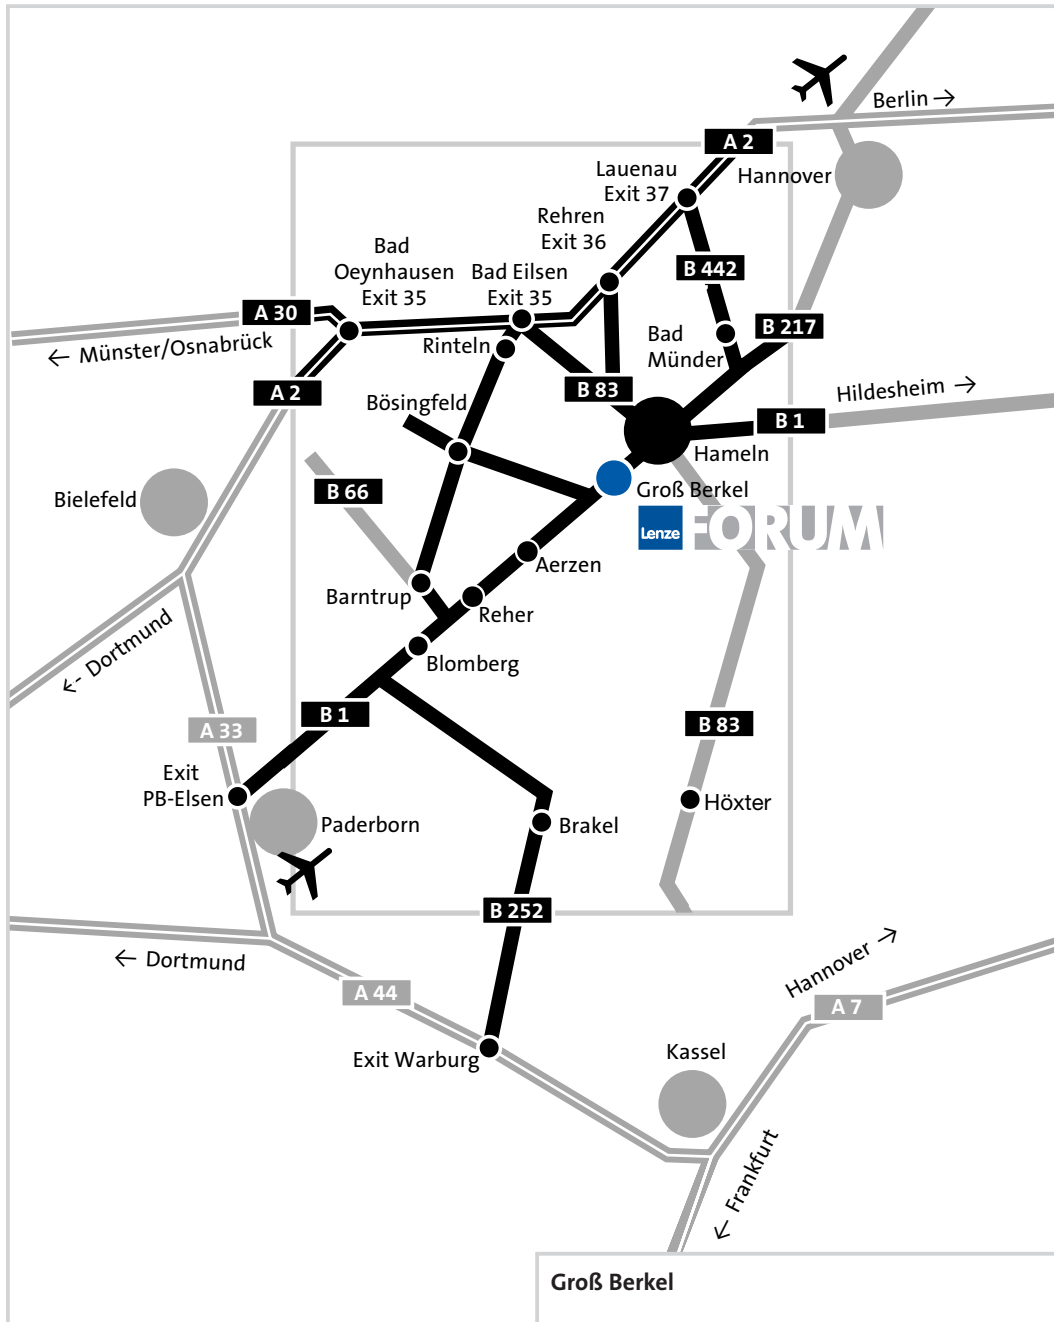

Lenze-FORUM | how to find us