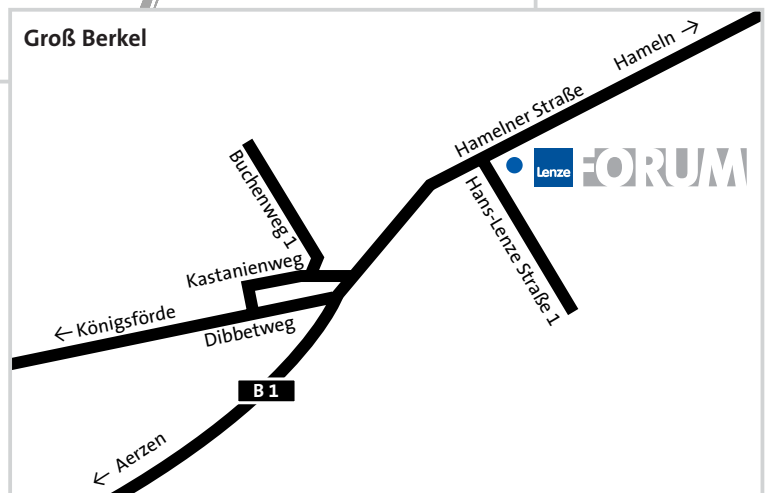

Lenze-FORUM | how to find us