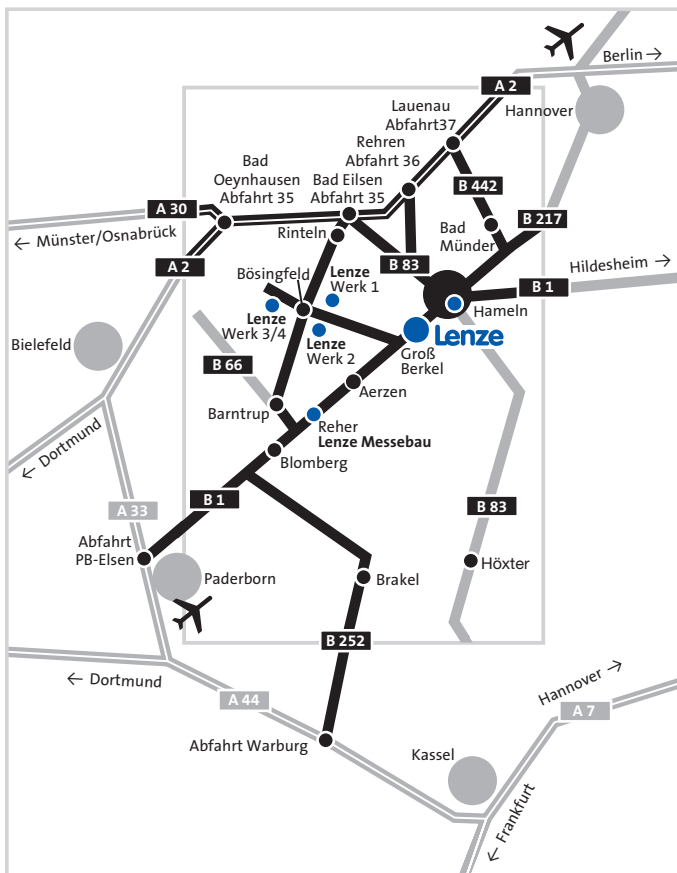

Arrival information

how to find us

You can find us at the following addresses.

1. **Lenze SE**
   Lenze Automation GmbH
   Lenze Operations GmbH
2. 31855 Aerzen/Groß Berkel
     Hans-Lenze-Straße 1
   - 31855 Aerzen/Reher
     Ernst-Stärke-Straße 1
   - 31785 Hameln
     HefeHof 25

Lenze Engineering GmbH & Co. KG
31855 Aerzen/Groß Berkel
Hans-Lenze-Straße 1

Phone +49 (0)51 54/82-0

Lenze Service GmbH
32699 Extertal/Bösingfeld
Werk 1
Breslauer Straße 3

1. **Lenze Drives GmbH**
   Lenze Operations GmbH
2. 32699 Extertal/Bösingfeld
     Werk 1 bis 4
     Breslauer Straße 3
   - 31855 Aerzen/Groß Berkel
     Hans-Lenze-Straße 1

bhn Dienstleistungs GmbH Co. KG
31855 Aerzen/Groß Berkel
Hans-Lenze-Straße 1