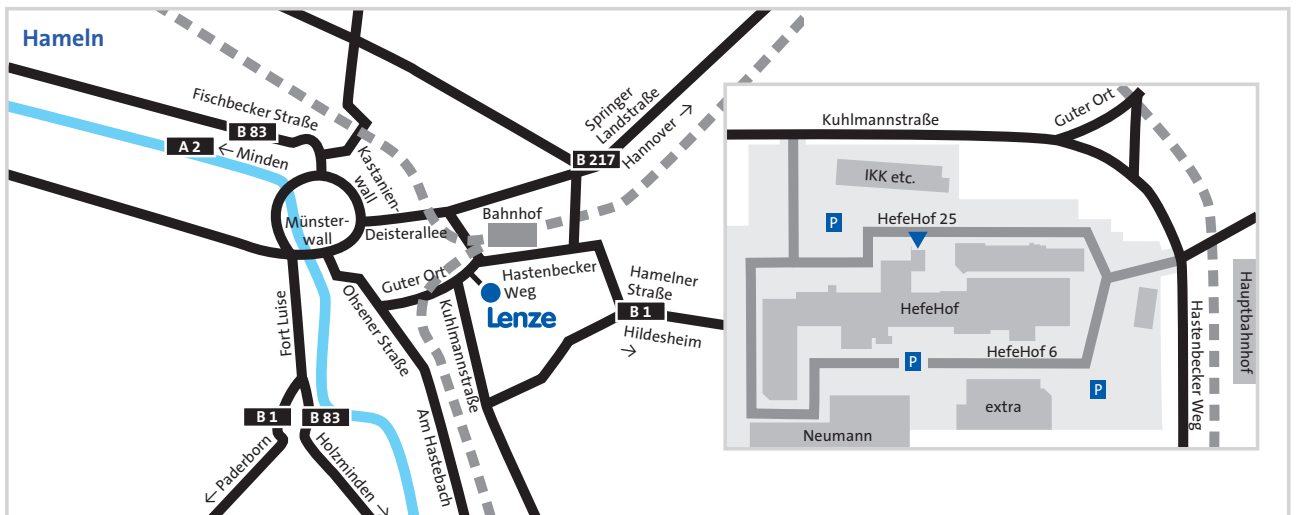

Arrival information

how to find us

You can find us at the following addresses.

1. **Lenze SE**
   Lenze Automation GmbH
   Lenze Operations GmbH
2. 31855 Aerzen/Groß Berkel
     Hans-Lenze-Straße 1
   - 31855 Aerzen/Reher
     Ernst-Stärke-Straße 1
   - 31785 Hameln
     HefeHof 25

Lenze Engineering GmbH & Co. KG
31855 Aerzen/Groß Berkel
Hans-Lenze-Straße 1

Phone +49 (0)51 54/82-0

Lenze Service GmbH
32699 Extertal/Bösingfeld
Werk 1
Breslauer Straße 3

1. **Lenze Drives GmbH**
   Lenze Operations GmbH
2. 32699 Extertal/Bösingfeld
     Werk 1 bis 4
     Breslauer Straße 3
   - 31855 Aerzen/Groß Berkel
     Hans-Lenze-Straße 1

bhn Dienstleistungs GmbH Co. KG
31855 Aerzen/Groß Berkel
Hans-Lenze-Straße 1