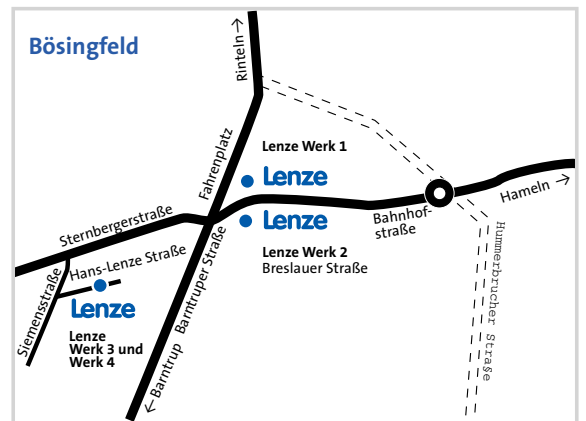

Arrival information

how to find us

You can find us at the following addresses.

1. **Lenze SE**
   Lenze Automation GmbH
   Lenze Operations GmbH
2. 31855 Aerzen/Groß Berkel
     Hans-Lenze-Straße 1
   - 31855 Aerzen/Reher
     Ernst-Stärke-Straße 1
   - 31785 Hameln
     HefeHof 25

Lenze Engineering GmbH & Co. KG
31855 Aerzen/Groß Berkel
Hans-Lenze-Straße 1

Phone +49 (0)51 54/82-0

Lenze Service GmbH
32699 Extertal/Bösingfeld
Werk 1
Breslauer Straße 3

1. **Lenze Drives GmbH**
   Lenze Operations GmbH
2. 32699 Extertal/Bösingfeld
     Werk 1 bis 4
     Breslauer Straße 3
   - 31855 Aerzen/Groß Berkel
     Hans-Lenze-Straße 1

bhn Dienstleistungs GmbH Co. KG
31855 Aerzen/Groß Berkel
Hans-Lenze-Straße 1